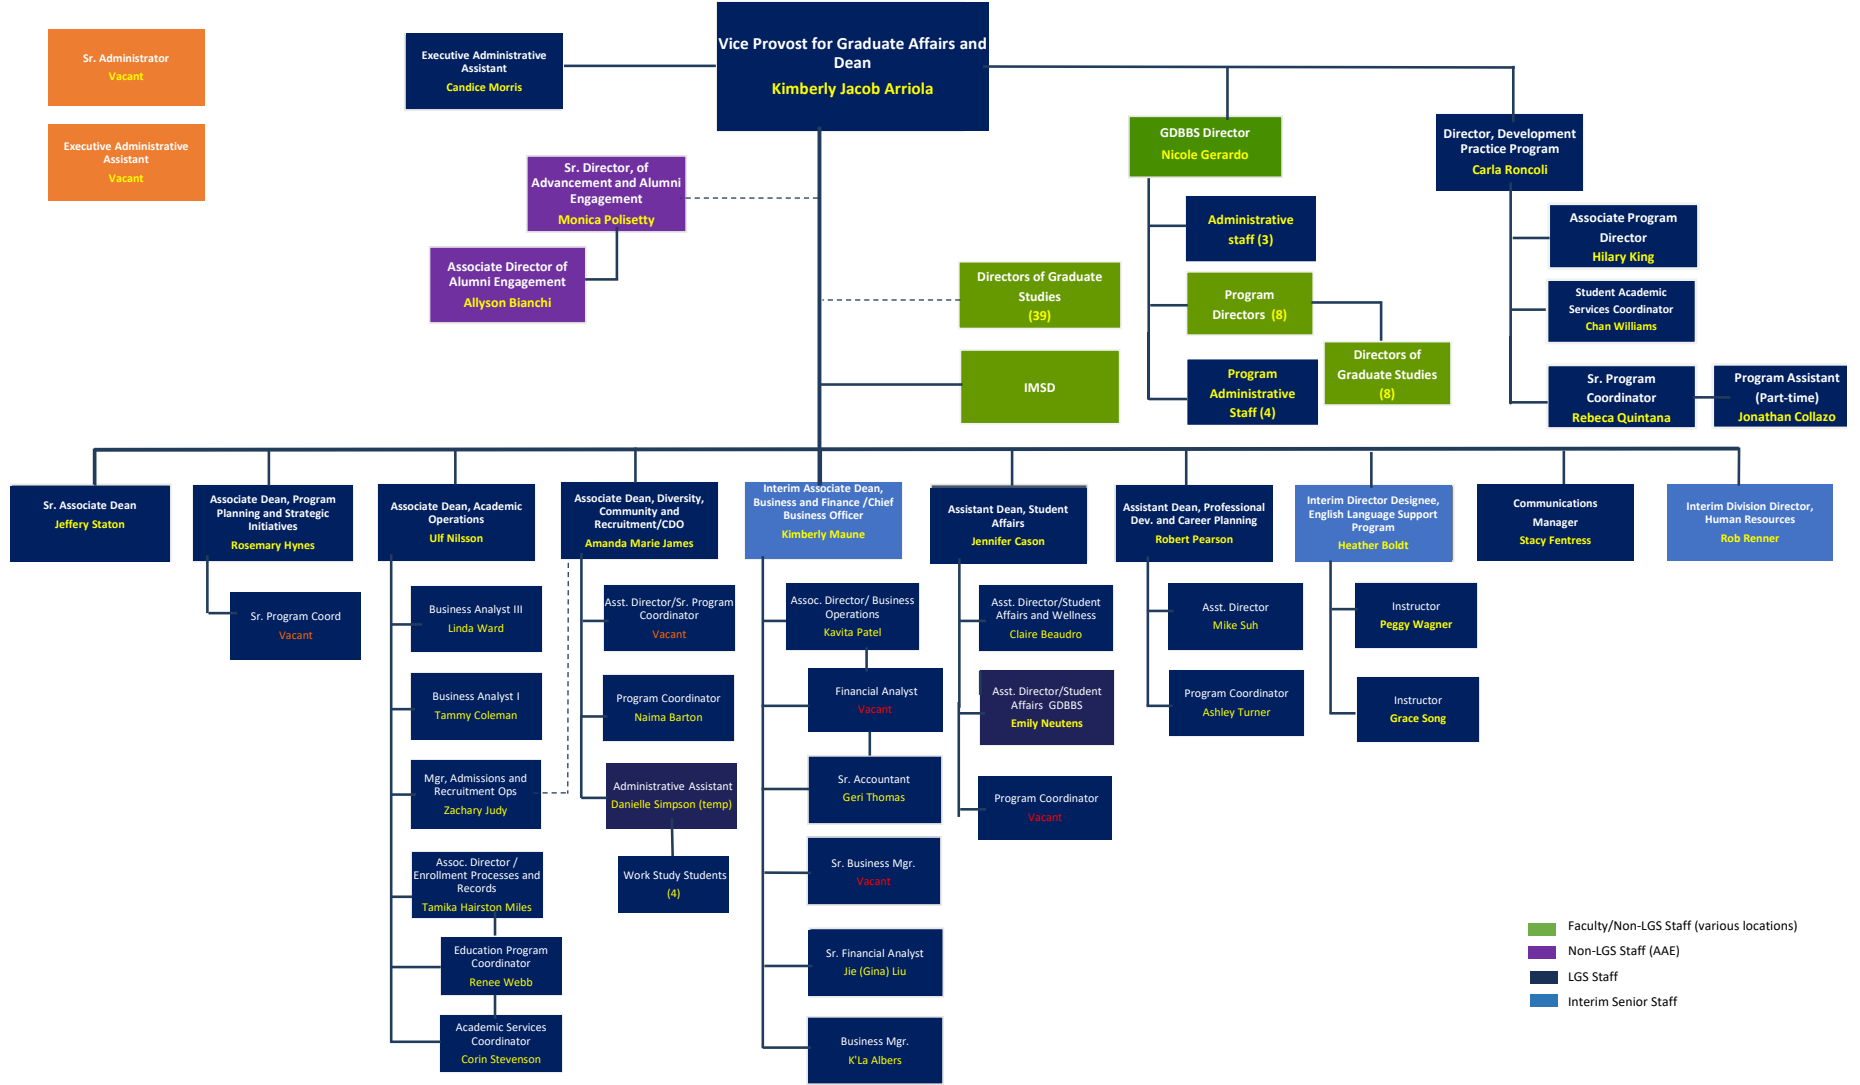

## ORGANIZATIONAL CHART - LANEY GRADUATE SCHOOL

- Faculty/Non-LGS Staff (various locations)
- Non-LGS Staff (AAE)
- LGS Staff
- Interim Senior Staff