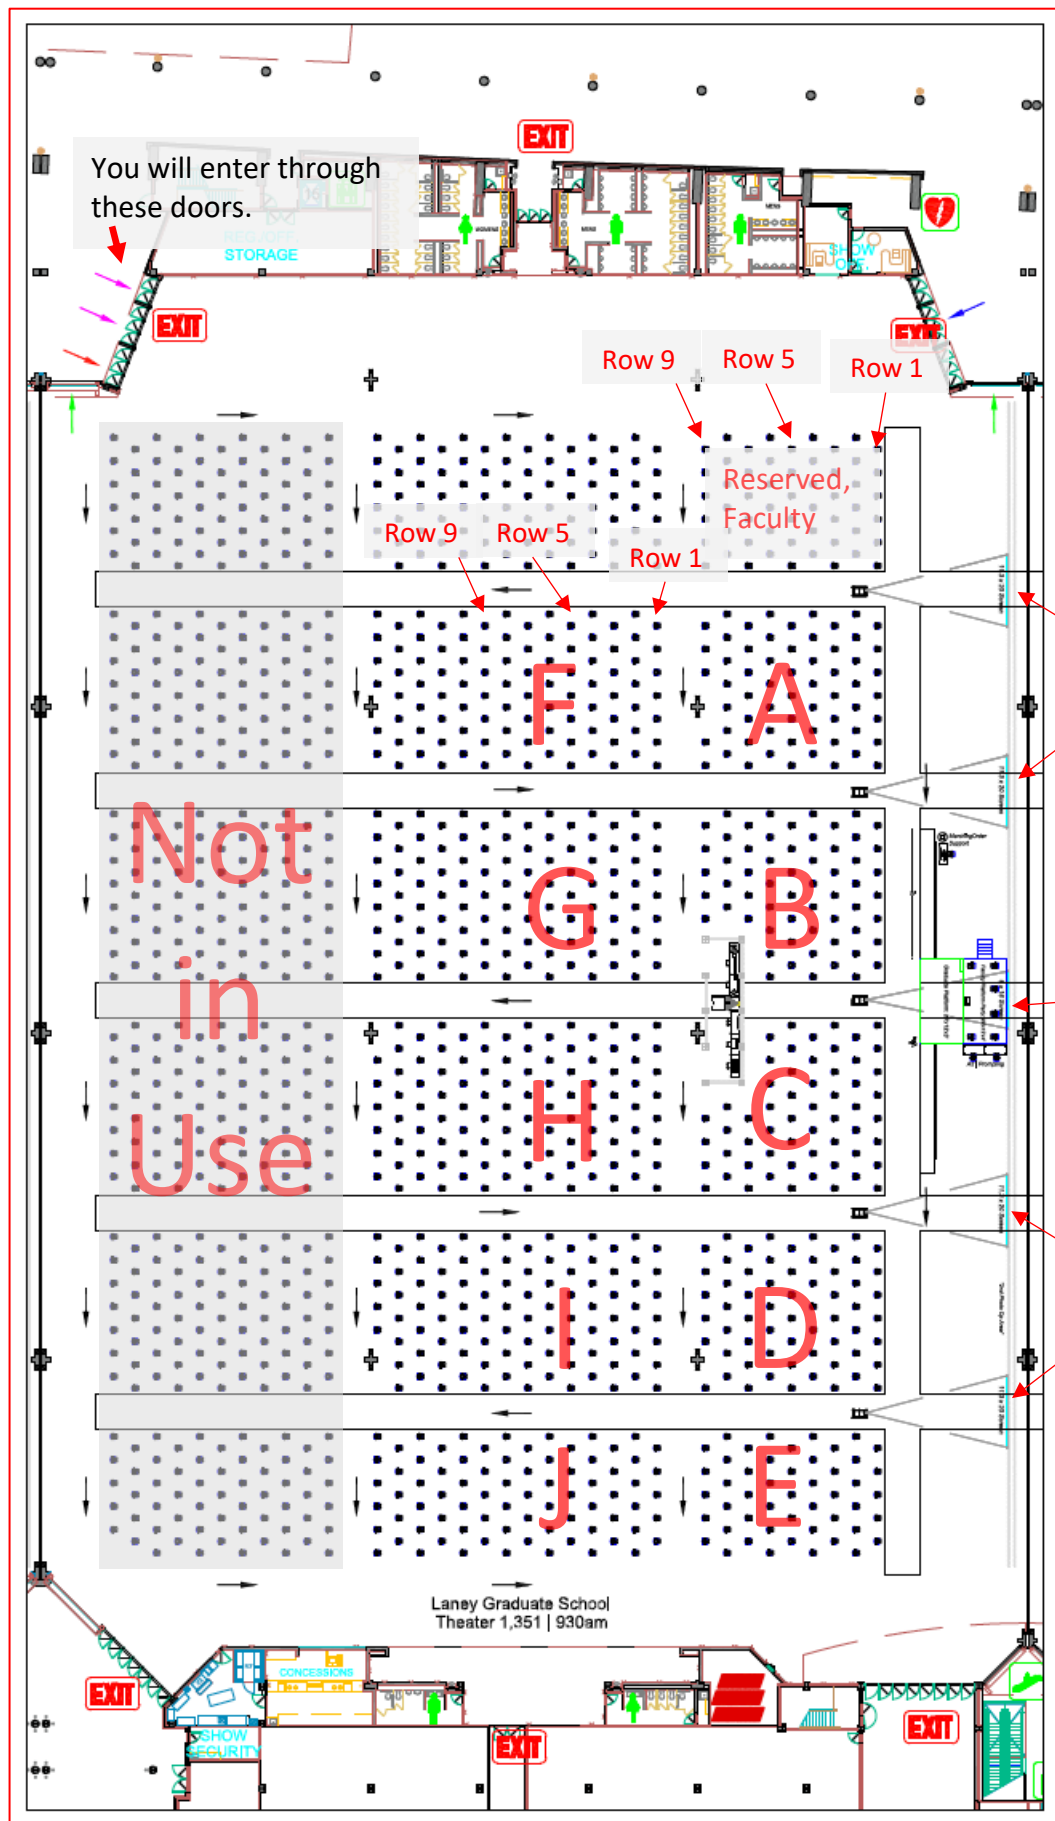

LGS Commencement Layout

You will enter through these doors.

Sections are designated with letters.

In each section, rows are numbered starting from the front, closest to the stage.

Screens

Stage

Screens

Laney Graduate School
Theater 1,351 | 930am